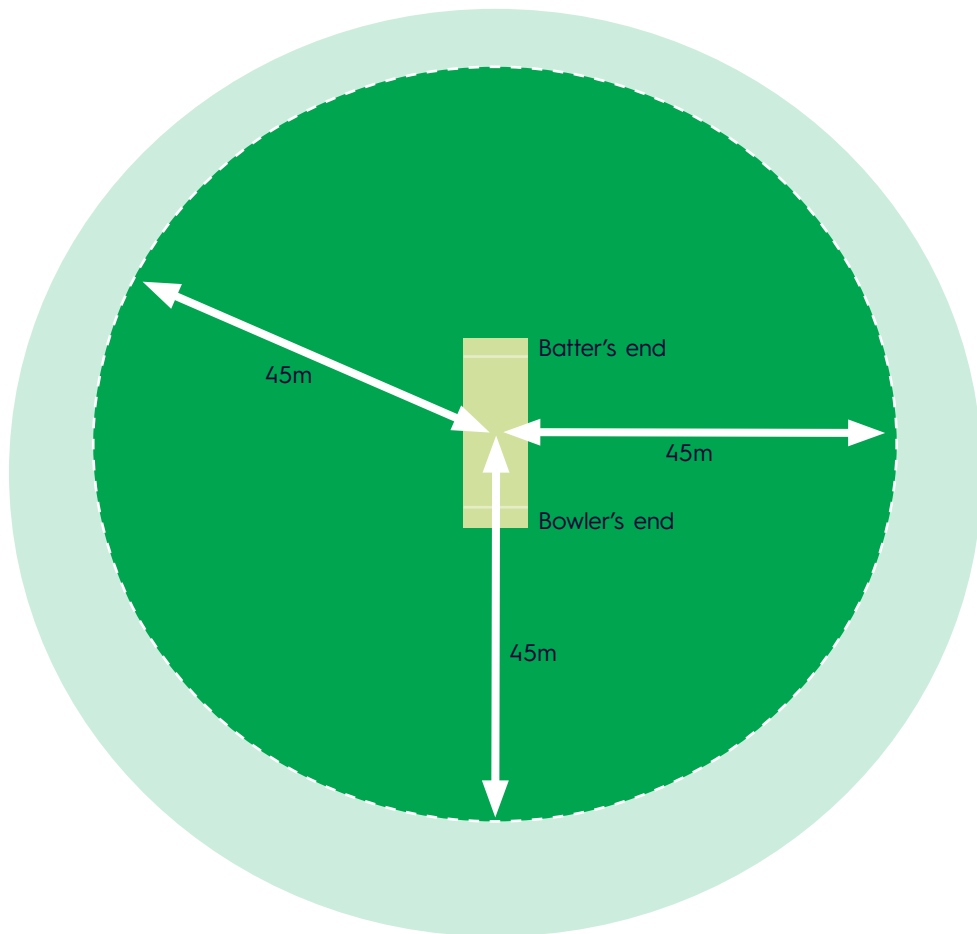

DISTRICT STAGE BOUNDARY SET UP

A maximum of 45m, taking the measurement from the middle of the pitch

DISTRICT STAGE PITCH SET UP